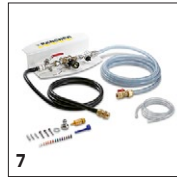

B 300 R I D

1.480-235.2

		Order no.	Length	Colour	Quantity	Price	Description	
Wheels / tyres								
Rear wheel, non-marking	1	6.680-376.0			1 piece(s)		High-quality, non-marking and oil-proof rubber rear wheel for our ride-on scrubber drier B 300 RI. Effectively prevents tyre tracks on light surfaces.	■
Front wheel, non-marking, super-grip	2	6.680-377.0			1 piece(s)		Solid rubber wheel, prevents tyre tracks on light surfaces.	□
Miscellaneous								
Filling hose	3	6.680-124.0	1.5 m		1 piece(s)		1,500-mm filling hose for easy device filling from a water tap. With universal tapered fitting for all standard taps.	□
Splash guard main brush standard	4	6.680-220.0			1 -part			□
Dust lip main brush rear	5	6.680-362.0			1 -part			□
Splash guard side scrubbing deck RH/LH	6	6.680-371.0			1 -part			□
Dosing aids								
DS 3 Cleaning Agent Dosing Station	7	2.641-811.0			1 piece(s)		After connecting to a tap, cleaning agent can be filled into the fresh water tank and diluted as required. Can also be used with the filling system attachment kit. Includes back-flow preventer (DIN EN 1717).	□

■ Included in the scope of supply. □ Available accessories.