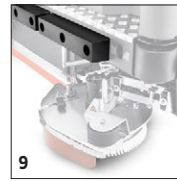

■ Included in the scope of supply. □ Available accessories.

B 300 R I D

1.480-235.2

KÄRCHER

		Order no.	Length	Diameter	Quantity	Price	Description	
Side broom / side scrub deck mounting kit								
Attachment kit side brush right	1	2.643-691.0			1 piece(s)		For sweeping close to the edge on the right side: the side brush attachment kit with lifting arm extends the working width by 35 cm.	<input type="checkbox"/>
Side brush attachment kit, left	2	2.643-692.0			1 piece(s)		For sweeping close to the edge on the left side: the side brush attachment kit with lifting arm extends the working width by 35 cm.	<input type="checkbox"/>
Attachment kit scrubbing deck right	3	2.643-693.0			1 piece(s)		For wet cleaning close to the edge on the right side: side scrubbing deck with lifting arm. Extends the working width by 30 cm.	<input type="checkbox"/>
Attachment kit scrubbing deck left	4	2.643-694.0			1 piece(s)		For wet cleaning close to the edge on the left side: side scrubbing deck with lifting arm. Extends the working width by 30 cm.	<input type="checkbox"/>
Other attachment kits								
Protective roof, high, 2140 mm	5	2.643-944.0			1 piece(s)		High-quality, fully enclosed protective roof at the top for extending our ride-on scrubber drier B 300 RI. Reliable protection against possible risks. Total height with roof: 2.14 m.	<input type="checkbox"/>
Protective roof, low, 2040 mm	6	2.643-696.0			1 piece(s)		High-quality protective roof without glass for optimal protection against falling objects.	<input type="checkbox"/>
Attachment kit StVZO (approved by road licensing authority)	7	2.852-213.0			1 piece(s)		Necessary for operation on public roads: attachment kit complies with the German Road Traffic Licensing Regulations (StVZO). Includes indicators, registration plate holder and brake lights.	<input type="checkbox"/>
BlueSpot attachment kit at the front of a B 300	8	2.644-192.0					BlueSpot attachment kit for the B 300 ride-on scrubber drier from Kärcher. Projects a blue spot a few metres ahead of the machine for enhanced safety, e.g. in high-bay warehouses.	<input type="checkbox"/>
All-round impact protection attachment kit B 300 RI	9	2.852-976.0					Bumper protection comprising ten revolving rubber buffers on our B 300 RI ride-on scrubber drier. Effectively protects the machine and the surroundings from accidental damage during cleaning.	<input type="checkbox"/>
Attachment kit for second LPG bottle for B 300 RI	10	2.852-977.0					Attachment kit for adding a second replacement gas bottle to our B 300 RI ride-on scrubber drier for extended work intervals.	<input type="checkbox"/>
High-pressure cleaner attachment kit for the B 300 RI	11	2.852-978.0					Attachment kit for mounting the HD 4/11 C Bp Pack battery-powered high-pressure cleaner onto our B 300 RI ride-on scrubber drier. Ideal for cleaning hard-to-reach areas.	<input type="checkbox"/>
Add-on kit ram protection suction bar B	12	2.852-979.0					Impact protection for our B 300 RI ride-on scrubber drier. Prevents damage to the squeegee when reversing and prevents collisions with obstacles above 5 cm in height, such as pallets.	<input type="checkbox"/>
Add-on kit back up camera B 300 RI	13	2.852-980.0					Reverse camera with 7" display for our B 300 RI ride-on scrubber drier. Improves visibility in reverse, helping prevent damage to the machine and its surroundings.	<input type="checkbox"/>
Front and back BLUESPOT attachment kit for B 300 RI	14	2.852-981.0					For the B 300 RI ride-on scrubber drier from Kärcher: BlueSpot attachment kit. Projects a blue spot a few metres ahead of the machine for enhanced safety, e.g. in high-bay warehouses.	<input type="checkbox"/>