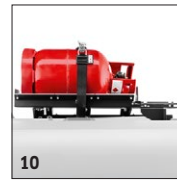

B 300 R I D

1.480-235.2

KÄRCHER

		Order no.	Length	Diameter	Quantity	Price	Description	
Side broom / side scrub deck mounting kit								
Attachment kit side brush right	1	2.643-691.0			1 piece(s)		For sweeping close to the edge on the right side: the side brush attachment kit with lifting arm extends the working width by 35 cm.	☐
Side brush attachment kit, left	2	2.643-692.0			1 piece(s)		For sweeping close to the edge on the left side: the side brush attachment kit with lifting arm extends the working width by 35 cm.	☐
Attachment kit scrubbing deck right	3	2.643-693.0			1 piece(s)		For wet cleaning close to the edge on the right side: side scrubbing deck with lifting arm. Extends the working width by 30 cm.	☐
Attachment kit scrubbing deck left	4	2.643-694.0			1 piece(s)		For wet cleaning close to the edge on the left side: side scrubbing deck with lifting arm. Extends the working width by 30 cm.	☐
Other attachment kits								
Protective roof, high, 2140 mm	5	2.643-944.0			1 piece(s)		High-quality, fully enclosed protective roof at the top for extending our ride-on scrubber drier B 300 RI. Reliable protection against possible risks. Total height with roof: 2.14 m.	☐
Protective roof, low, 2040 mm	6	2.643-696.0			1 piece(s)		High-quality protective roof without glass for optimal protection against falling objects.	☐
Attachment kit StVZO (approved by road licensing authority)	7	2.852-213.0			1 piece(s)		Necessary for operation on public roads: attachment kit complies with the German Road Traffic Licensing Regulations (StVZO). Includes indicators, registration plate holder and brake lights.	☐
BlueSpot attachment kit at the front of a B 300	8	2.644-192.0					BlueSpot attachment kit for the B 300 ride-on scrubber drier from Kärcher. Projects a blue spot a few metres ahead of the machine for enhanced safety, e.g. in high-bay warehouses.	☐
All-round impact protection attachment kit B 300 RI	9	2.852-976.0					Bumper protection comprising ten revolving rubber buffers on our B 300 RI ride-on scrubber drier. Effectively protects the machine and the surroundings from accidental damage during cleaning.	☐
Attachment kit for second LPG bottle for B 300 RI	10	2.852-977.0					Attachment kit for adding a second replacement gas bottle to our B 300 RI ride-on scrubber drier for extended work intervals.	☐
High-pressure cleaner attachment kit for the B 300 RI	11	2.852-978.0					Attachment kit for mounting the HD 4/11 C Bp Pack battery-powered high-pressure cleaner onto our B 300 RI ride-on scrubber drier. Ideal for cleaning hard-to-reach areas.	☐
Add-on kit ram protection suction bar B	12	2.852-979.0					Impact protection for our B 300 RI ride-on scrubber drier. Prevents damage to the squeegee when reversing and prevents collisions with obstacles above 5 cm in height, such as pallets.	☐
Add-on kit back up camera B 300 RI	13	2.852-980.0					Reverse camera with 7" display for our B 300 RI ride-on scrubber drier. Improves visibility in reverse, helping prevent damage to the machine and its surroundings.	☐
Front and back BLUESPOT attachment kit for B 300 RI	14	2.852-981.0					For the B 300 RI ride-on scrubber drier from Kärcher: BlueSpot attachment kit. Projects a blue spot a few metres ahead of the machine for enhanced safety, e.g. in high-bay warehouses.	☐