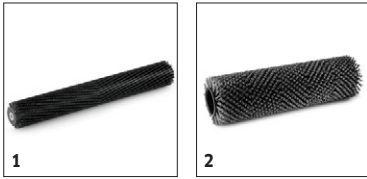

B 300 R I D

1.480-235.2

		Order no.	Hardness / Brush type	Length	Colour	Quantity	Price	Description	
Roller brushes									
Roller brush	1	6.680-368.0	medium	1045 mm	black	1 piece(s)		Medium-hard roller brush. The perfect equipment for all common cleaning tasks.	■
	2	6.680-369.0	very hard	1045 mm	black	1 piece(s)		Black, very abrasive roller brush for the deep cleaning of hard-wearing floor coverings with very sticky dirt.	□

■ Included in the scope of supply. □ Available accessories.