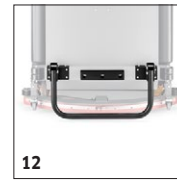

B 300 R I D

1.480-235.2

KÄRCHER

		Order no.	Length	Diameter	Quantity	Price	Description	
Side broom / side scrub deck mounting kit								
Attachment kit side brush right	1	2.643-691.0			1 piece(s)		For sweeping close to the edge on the right side: the side brush attachment kit with lifting arm extends the working width by 35 cm.	☐
Side brush attachment kit, left	2	2.643-692.0			1 piece(s)		For sweeping close to the edge on the left side: the side brush attachment kit with lifting arm extends the working width by 35 cm.	☐
Attachment kit scrubbing deck right	3	2.643-693.0			1 piece(s)		For wet cleaning close to the edge on the right side: side scrubbing deck with lifting arm. Extends the working width by 30 cm.	☐
Attachment kit scrubbing deck left	4	2.643-694.0			1 piece(s)		For wet cleaning close to the edge on the left side: side scrubbing deck with lifting arm. Extends the working width by 30 cm.	☐
Other attachment kits								
Protective roof, high, 2140 mm	5	2.643-944.0			1 piece(s)		High-quality, fully enclosed protective roof at the top for extending our ride-on scrubber drier B 300 RI. Reliable protection against possible risks. Total height with roof: 2.14 m.	☐
Protective roof, low, 2040 mm	6	2.643-696.0			1 piece(s)		High-quality protective roof without glass for optimal protection against falling objects.	☐
Attachment kit StVZO (approved by road licensing authority)	7	2.852-213.0			1 piece(s)		Necessary for operation on public roads: attachment kit complies with the German Road Traffic Licensing Regulations (StVZO). Includes indicators, registration plate holder and brake lights.	☐
BlueSpot attachment kit at the front of a B 300	8	2.644-192.0					BlueSpot attachment kit for the B 300 ride-on scrubber drier from Kärcher. Projects a blue spot a few metres ahead of the machine for enhanced safety, e.g. in high-bay warehouses.	☐
All-round impact protection attachment kit B 300 RI	9	2.852-976.0					Bumper protection comprising ten revolving rubber buffers on our B 300 RI ride-on scrubber drier. Effectively protects the machine and the surroundings from accidental damage during cleaning.	☐
Attachment kit for second LPG bottle for B 300 RI	10	2.852-977.0					Attachment kit for adding a second replacement gas bottle to our B 300 RI ride-on scrubber drier for extended work intervals.	☐
High-pressure cleaner attachment kit for the B 300 RI	11	2.852-978.0					Attachment kit for mounting the HD 4/11 C Bp Pack battery-powered high-pressure cleaner onto our B 300 RI ride-on scrubber drier. Ideal for cleaning hard-to-reach areas.	☐
Add-on kit ram protection suction bar B	12	2.852-979.0					Impact protection for our B 300 RI ride-on scrubber drier. Prevents damage to the squeegee when reversing and prevents collisions with obstacles above 5 cm in height, such as pallets.	☐
Add-on kit back up camera B 300 RI	13	2.852-980.0					Reverse camera with 7" display for our B 300 RI ride-on scrubber drier. Improves visibility in reverse, helping prevent damage to the machine and its surroundings.	☐
Front and back BLUESPOT attachment kit for B 300 RI	14	2.852-981.0					For the B 300 RI ride-on scrubber drier from Kärcher: BlueSpot attachment kit. Projects a blue spot a few metres ahead of the machine for enhanced safety, e.g. in high-bay warehouses.	☐