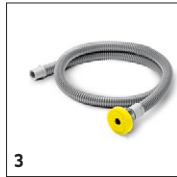

B 300 R I D

1.480-235.2

		Order no.	Length	Colour	Quantity	Price	Description	
Wheels / tyres								
Rear wheel, non-marking	1	6.680-376.0			1 piece(s)		High-quality, non-marking and oil-proof rubber rear wheel for our ride-on scrubber drier B 300 RI. Effectively prevents tyre tracks on light surfaces.	■
Front wheel, non-marking, super-grip	2	6.680-377.0			1 piece(s)		Solid rubber wheel, prevents tyre tracks on light surfaces.	□
Miscellaneous								
Filling hose	3	6.680-124.0	1.5 m		1 piece(s)		1,500-mm filling hose for easy device filling from a water tap. With universal tapered fitting for all standard taps.	□
Splash guard main brush standard	4	6.680-220.0			1 -part			□
Dust lip main brush rear	5	6.680-362.0			1 -part			□
Splash guard side scrubbing deck RH/LH	6	6.680-371.0			1 -part			□
Dosing aids								
DS 3 Cleaning Agent Dosing Station	7	2.641-811.0			1 piece(s)		After connecting to a tap, cleaning agent can be filled into the fresh water tank and diluted as required. Can also be used with the filling system attachment kit. Includes back-flow preventer (DIN EN 1717).	□

■ Included in the scope of supply. □ Available accessories.