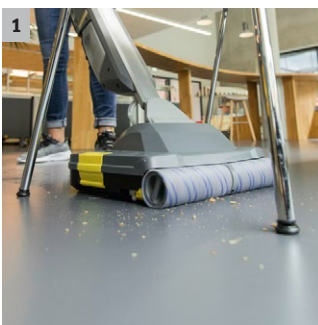

BR 30/1 C Bp Pack

Ideal for hygienic maintenance cleaning and floor disinfection on small areas: The compact BR 30/1 C Bp Pack cordless scrubber drier with microfibre roller technology from Kärcher.

1 Excellent cleaning results

- Up to 20% better results than manual floor cleaning.
- Thorough uptake of dirty water, cleaning agents, coarse dirt and hairs.

2 Quick drying times

- Up to 60% quicker drying time than manual floor cleaning.
- Short drying times reduce the slip risk of wet floors.

3 High level of hygiene

- Thorough uptake of dirty water, cleaning agents, coarse dirt and hairs.
- Hygienic cleaning process for increased safety at work.

4 Parking position with parking rests

- No contact between wet rollers and floor when in parking position.
- Quick-drying rollers.