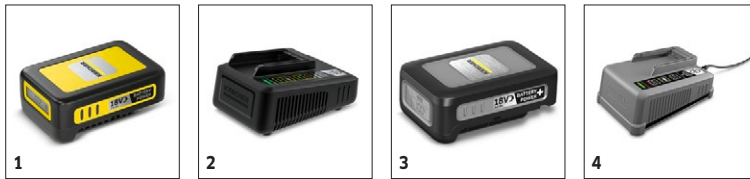

Equipment

Variant	Battery and charger included
2-tank system	■
Roller brush	■

■ Included in the scope of supply.

BR 30/1 C BP PACK

1.783-055.0

		Order no.					Price	Description	
Batteries									
Battery Power 18/25	1	2.445-034.0						18 V / 2.5 Ah Kärcher Battery Power exchangeable battery with innovative Real Time Technology incl. LCD display to indicate battery level. Suitable for use in all devices on the 18 V Kärcher battery platform.	■
Battery chargers									
Fast Charger Battery Power 18 V	2	2.445-032.0						The fast charger charges the 18 V/2.5 Ah Kärcher Battery Power exchangeable battery to 80% in just 44 minutes and can be used for all batteries on the 18 V Kärcher battery platform.	■
Batteries									
Battery Power+ 18/30	3	2.445-042.0						With Real Time Technology via LCD display: Very powerful Battery Power+ 18 V lithium-ion battery. Long runtime thanks to a capacity of 3.0 Ah. With voltage monitoring and IPX5 protection.	□
Battery chargers									
Fast charger Battery Power+ 18/60	4	2.445-044.0						Quick charger for all 18 V Kärcher Battery Power and Kärcher Battery Power+ lithium-ion battery. 6 amps charging current. With LED operating status indicator. Low stand-by consumption. Wall mounting.	□