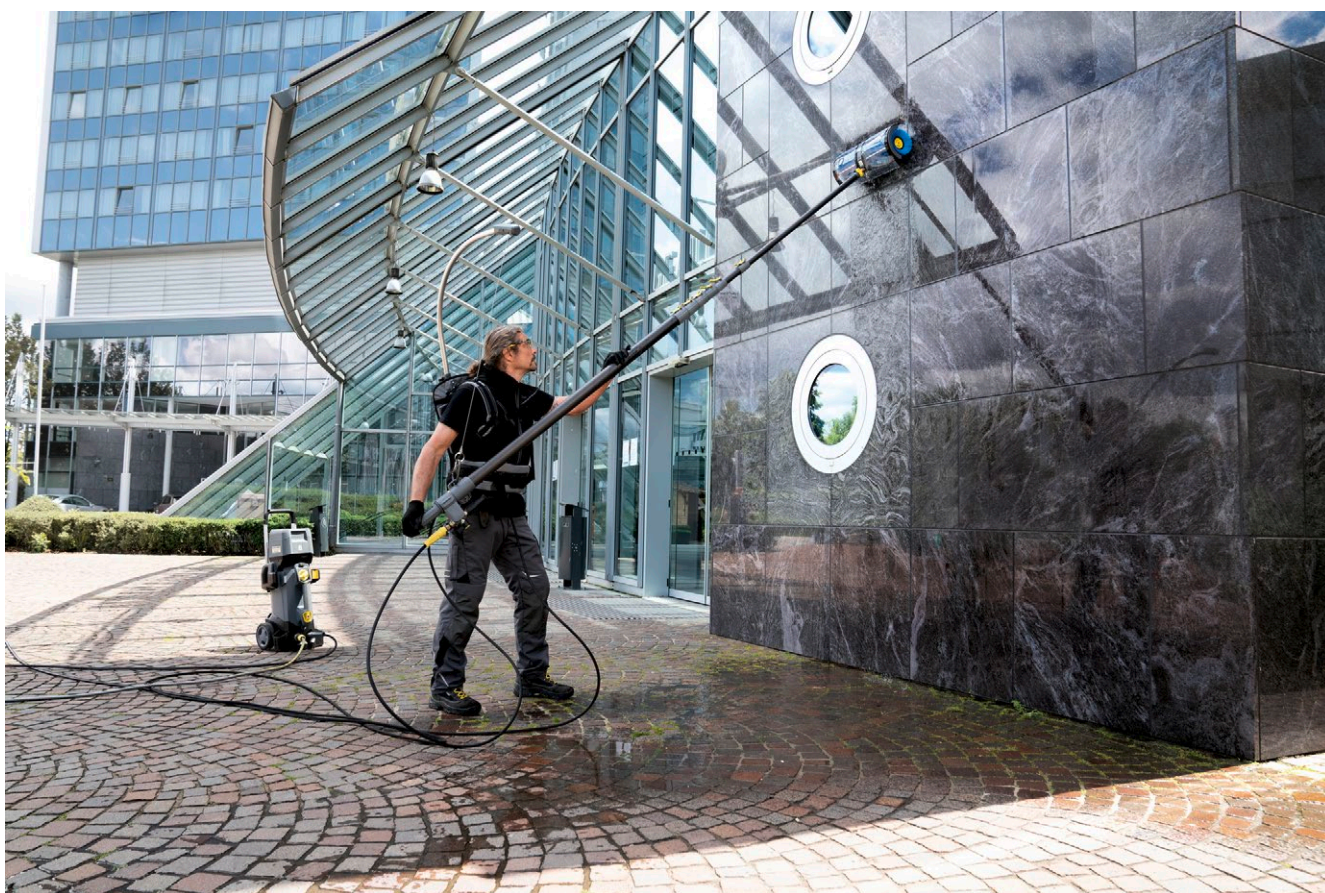

Roller brush 500 medium

Technical data

Order no.		4.762-624.0
EAN code		4054278822006
Inlet temperature	°C	40
Weight incl. packaging	kg	1.73