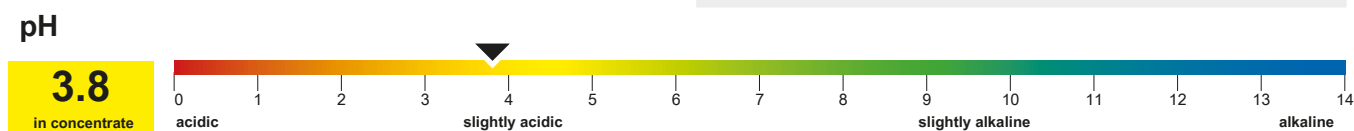

Part number
1 l	6.295-844.0