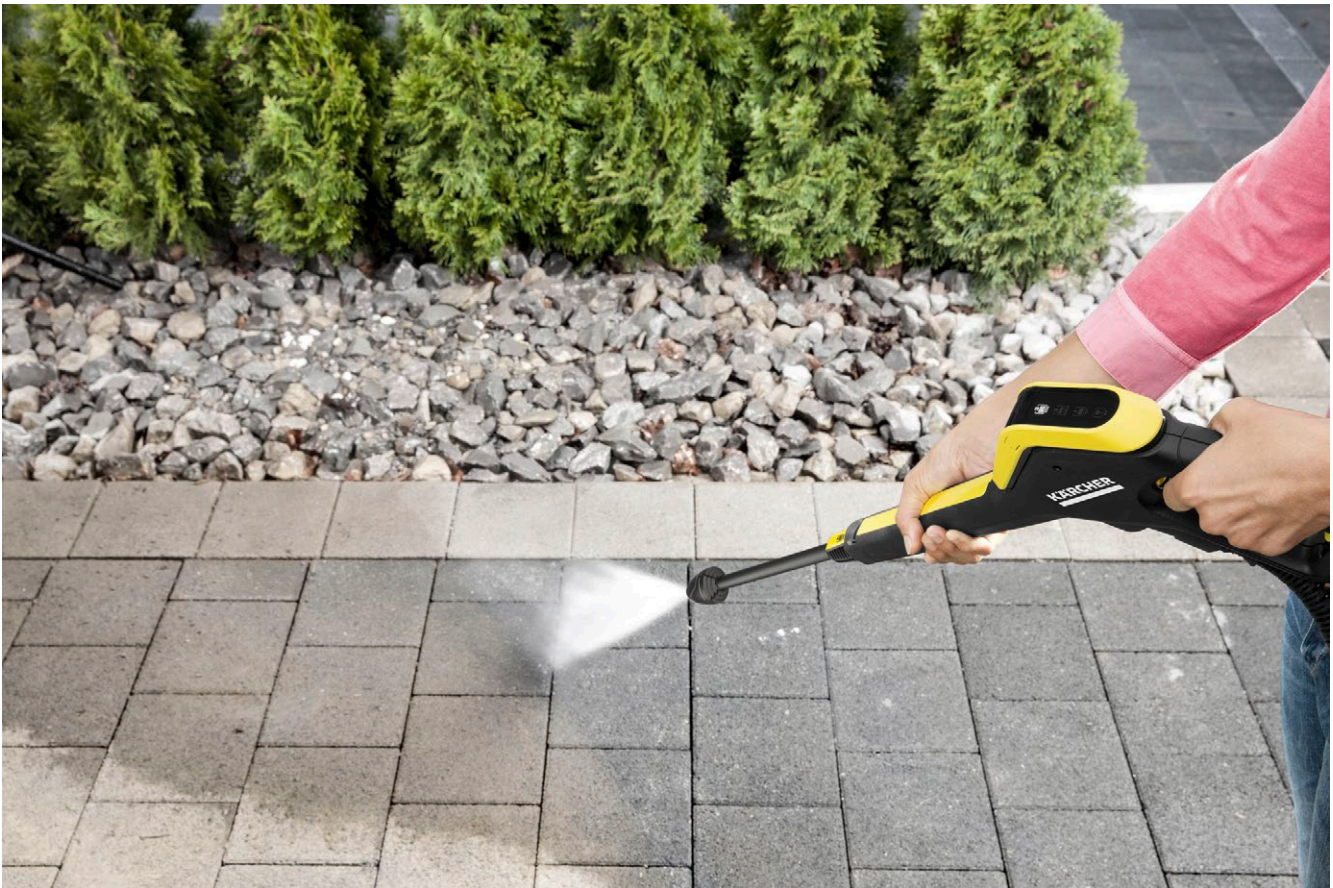

K 4 Full Control Home

- Full Control Trigger Gun with pressure setting display
- Maximum stability thanks to low centre of gravity, hose guide and a larger base
- Highly efficient water-cooled motor

Technical data

Order Number	1.324-005.0	
EAN code	4054278130750	
Pressure	bar / MPa	20-130 / 2-13
Flow rate	l/h	420
Max. water feed temperature	°C	max. 40
Power rating	kW	1,8
Weight without accessories	kg	11,4
Dimensions (L x W x H)	mm	0
Current type	V / Hz	230 / 50

Equipment

High-pressure gun	G 145 Q Full Control	Water-cooled motor	■
Vario Power spray lance	■	Soft bag	■
Dirt Blaster spray lance	■		
High-pressure hose	m	6	
Quick Connect on machine	■		
Detergent application via	Plug and Clean system		
	■		
Integrated water filter	■		
Adapter garden hose A3/4"	■		
Home kit	T350 Patio Cleaner, 1 L 3-in-1 Stone and Facade Detergent		
Telescopic handle	■		

■ Included in delivery.