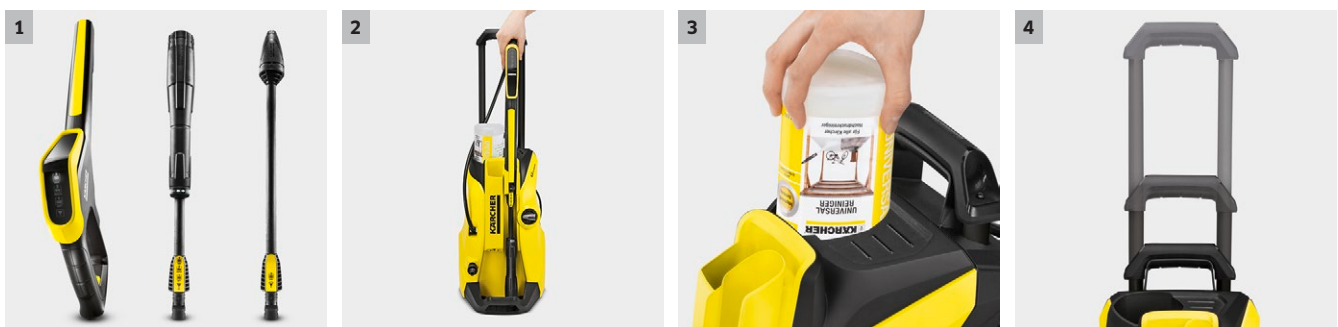

## K 4 Full Control Home

The K 4 Full Control home is the perfect partner for cleaning your patio or decking. The handy home kit comes with a T350 and a 1L bottle of stone detergent.

MISSING  
PIC-  
TURE: D:\  
IM0027641

### 1 Full Control trigger gun and spray lances

- Gives you direct feedback as to the pressure setting you are on, ensuring you get the right pressure setting for the surface you are trying to clean.
- The pressure can be regulated by twisting the Vario Power spray lance until the desired level is shown.

## K 4 Full Control Home

- Full Control Trigger Gun with pressure setting display
- Maximum stability thanks to low centre of gravity, hose guide and a larger base
- Highly efficient water-cooled motor